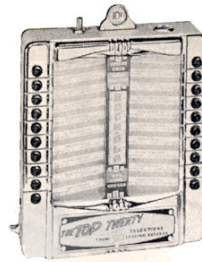

Right **TRU-TONE AMPLIFIER**

Rock-Ola's famous amplifier has been improved still further to handle full Hi-Fidelity output. A flick of the on-off switch and you have Hi-Fidelity or Standard tone as you prefer. Bass and Treble adjustment gives emphasis you want. Low upkeep with only five tubes.

Above **ROBOT RECORD ARM**

Sets down so sm-o-o-thly while playing the record in the natural position. Tiny-weight, Hi-Fidelity wide range pickup cartridge and perfect balance gives tone-arm floating action for longer record life. Tone arm stays with record even if phonograph should be on an angle, but automatically cuts out with anti-cheat device if banged or jiggled.

POPULARITY METER

The popularity of any one or all of the fifty selections may be had at a glance. Saves collector's time because they are all there in one spot in full view. Easy to read—simple to reset *all* selections with twist of *one* convenient knob.

Simple 3-wire hookup—accumulates to 31 plays without loss of coins. Height 14" Width 11" Depth 7"

THE TOP TWENTY

Here is that "plus" business right on a platter. Everyone will want to play two or three of the top twenty selections from 50 leading records. Model 1550 Hit 20 Wall Box in either 5c or 10c play.