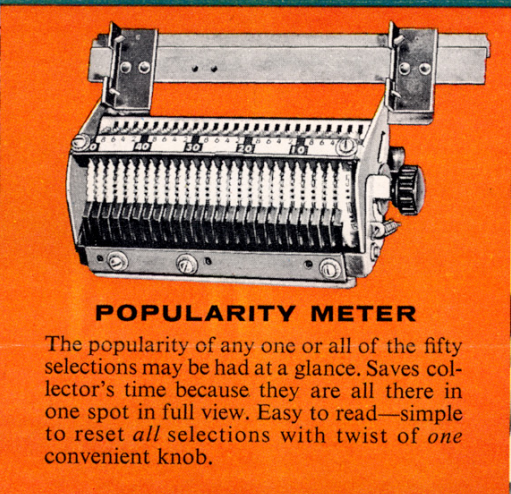

Right **REVOLVING RECORD DRUM**

Years of use and millions of plays prove this Rock-Ola "first" gives fast and easy delivery of records. The gaily colored separators performing in front of dozens of mirrors draws folks to deposit coins just to watch the drum in action.

Right **TRU-TONE AMPLIFIER**

Rock-Ola's famous amplifier has been improved still further to handle full Hi-Fidelity output. A flick of the on-off switch and you have Hi-Fidelity or Standard tone as you prefer. Bass and Treble adjustment gives emphasis you want. Low upkeep with only five tubes.

Above **ROBOT RECORD ARM**

Sets down so sm-o-o-thly while playing the record in the natural position. Tiny-weight, Hi-Fidelity wide range pickup cartridge and perfect balance gives tone-arm floating action for longer record life. Tone arm stays with record even if phonograph should be on an angle, but automatically cuts out with anti-cheat device if banged or jiggled.