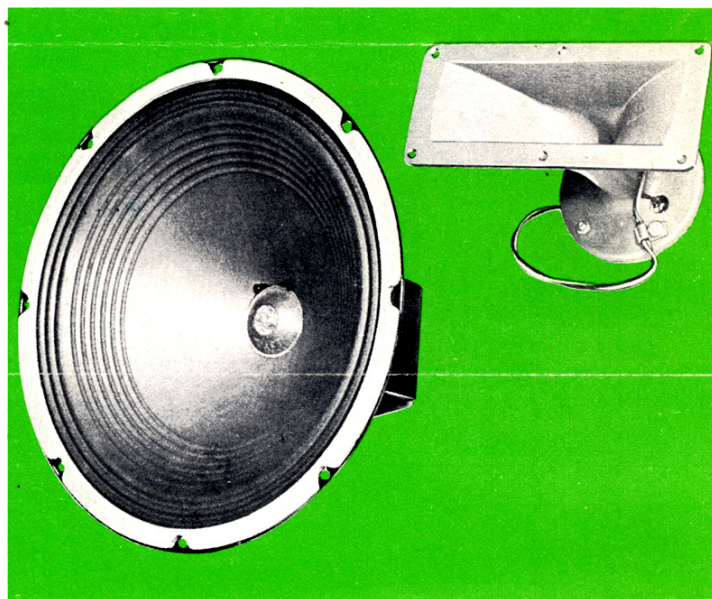

Whether high or low volume, the Rock-Ola Model 1442 Hi-Fidelity phonograph delivers those most sought-after qualities of clean highs and clear lows.

All this combined with fresh cabinet styling can mean only one thing—

More Money in the Cash Bag.

Below

Rock-Ola's newest Hi-Fidelity system means greater interest, better listening and increased play appeal.

Notice the heavy cast 7¼" rectangular horn loaded compression driver unit "Tweeter" speaker, the latest scientific approach to hearing all those high notes. Another Rock-Ola FIRST.

Listen to the 12" acoustically matched speaker as it brings out those deep bass tones.

Together, as a team, they bring out the true meaning of "Hi-Fidelity".

Left

This jumbo-sized cash bag is geared to the tremendous play you can expect from the Rock-Ola 1442. Huge capacity means fewer collection calls. Separately keyed, but easy to get at, you'll find more coins in the bag.

There's a new fascination about the gaily colored separators as they revolve in front of many sided mirrors.

Easy to operate. Push only ONE button right along side your choice—and on comes the tune. This means less time hunting and picking and more time for playing.