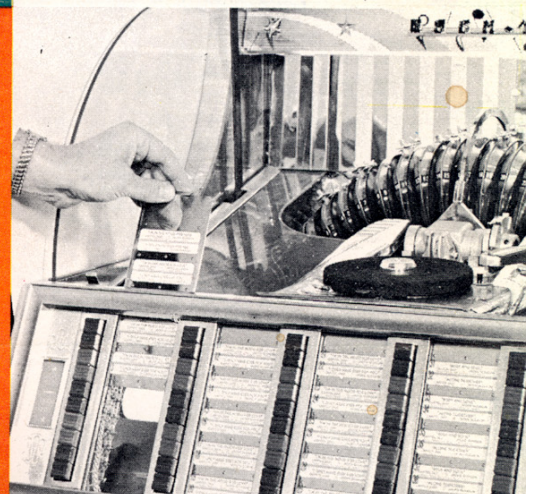

Simple 3-wire hookup—accumulates to 31 plays without loss of coins. Height 14" Width 11" Depth 7"

THE TOP TWENTY

Here is that "plus" business right on a platter. Everyone will want to play two or three of the top twenty selections from 50 leading records. Model 1550 Hit 20 Wall Box in either 5c or 10c play.

Above **FAST-CHANGE STANDARD TITLE STRIPS**

Sparkling chromed title strip holders pull out as easy as opening a drawer. Five holders allow breakdown into ten tune classifications. Tie in with "The Top Twenty" above for highest profits.