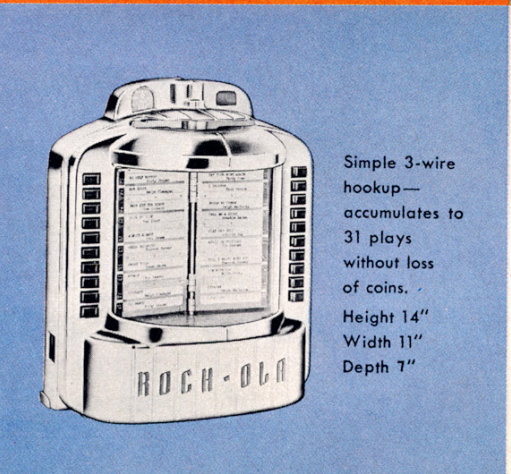

Simple 3-wire hookup—accumulates to 31 plays without loss of coins. Height 14" Width 11" Depth 7"