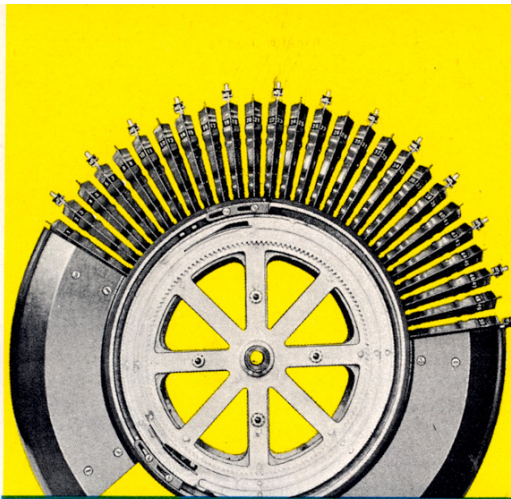

Right **REVOLVING RECORD DRUM**

Years of use and millions of plays prove this Rock-Ola "first" gives fast and easy delivery of records. The gaily colored separators performing in front of dozens of mirrors draws folks to deposit coins just to watch the drum in action.

Right **TRU-TONE AMPLIFIER**

Rock-Ola's famous amplifier has been improved still further to handle full Hi-Fidelity output. A flick of the on-off switch and you have Hi-Fidelity or Standard tone as you prefer. Bass and Treble adjustment gives emphasis you want. Low upkeep with only five tubes.