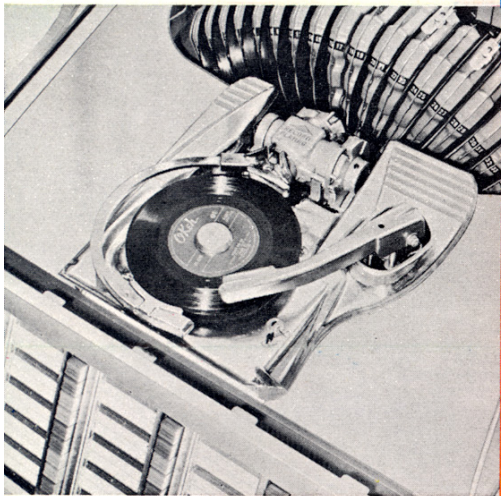

Right **TRU-TONE AMPLIFIER**

Rock-Ola's famous amplifier has been improved still further to handle full Hi-Fidelity output. A flick of the on-off switch and you have Hi-Fidelity or Standard tone as you prefer. Bass and Treble adjustment gives emphasis you want. Low upkeep with only five tubes.