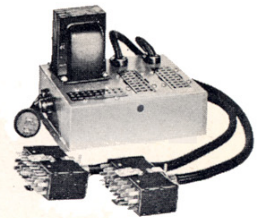

Simple 3-wire hookup—accumulates to 31 plays without loss of coins. Height 14" Width 11" Depth 7"

THE TOP TWENTY

Here is that "plus" business right on a platter. Everyone will want to play two or three of the top twenty selections from 50 leading records. Model 1550 Hit 20 Wall Box in either 5c or 10c play.