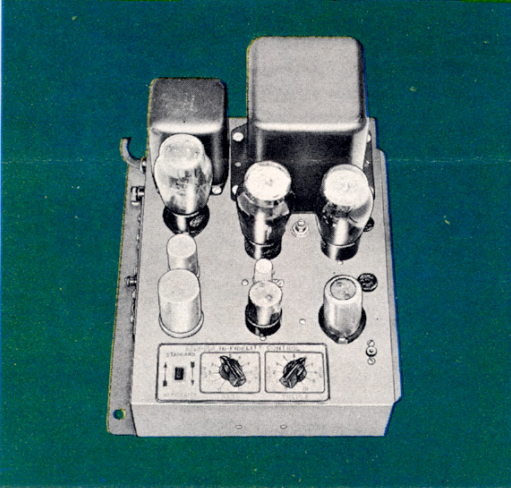

Right **TRU-TONE AMPLIFIER**

Rock-Ola's famous amplifier has been improved still further to handle full Hi-Fidelity output. A flick of the on-off switch and you have Hi-Fidelity or Standard tone as you prefer. Bass and Treble adjustment gives emphasis you want. Low upkeep with only five tubes.