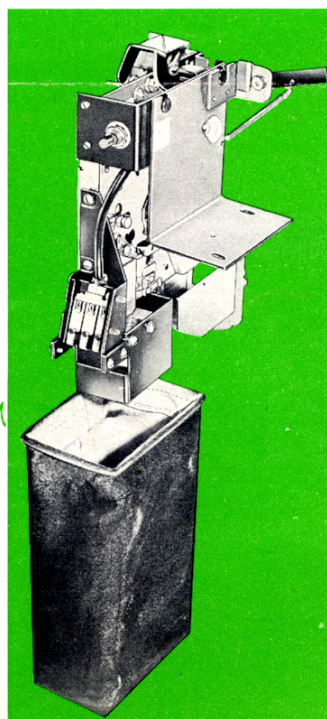

Below

Rock-Ola's newest Hi-Fidelity system means greater interest, better listening and increased play appeal.

Notice the heavy cast 7¼" rectangular horn loaded compression driver unit "Tweeter" speaker, the latest scientific approach to hearing all those high notes. Another Rock-Ola FIRST.

Listen to the 12" acoustically matched speaker as it brings out those deep bass tones.

Together, as a team, they bring out the true meaning of "Hi-Fidelity".